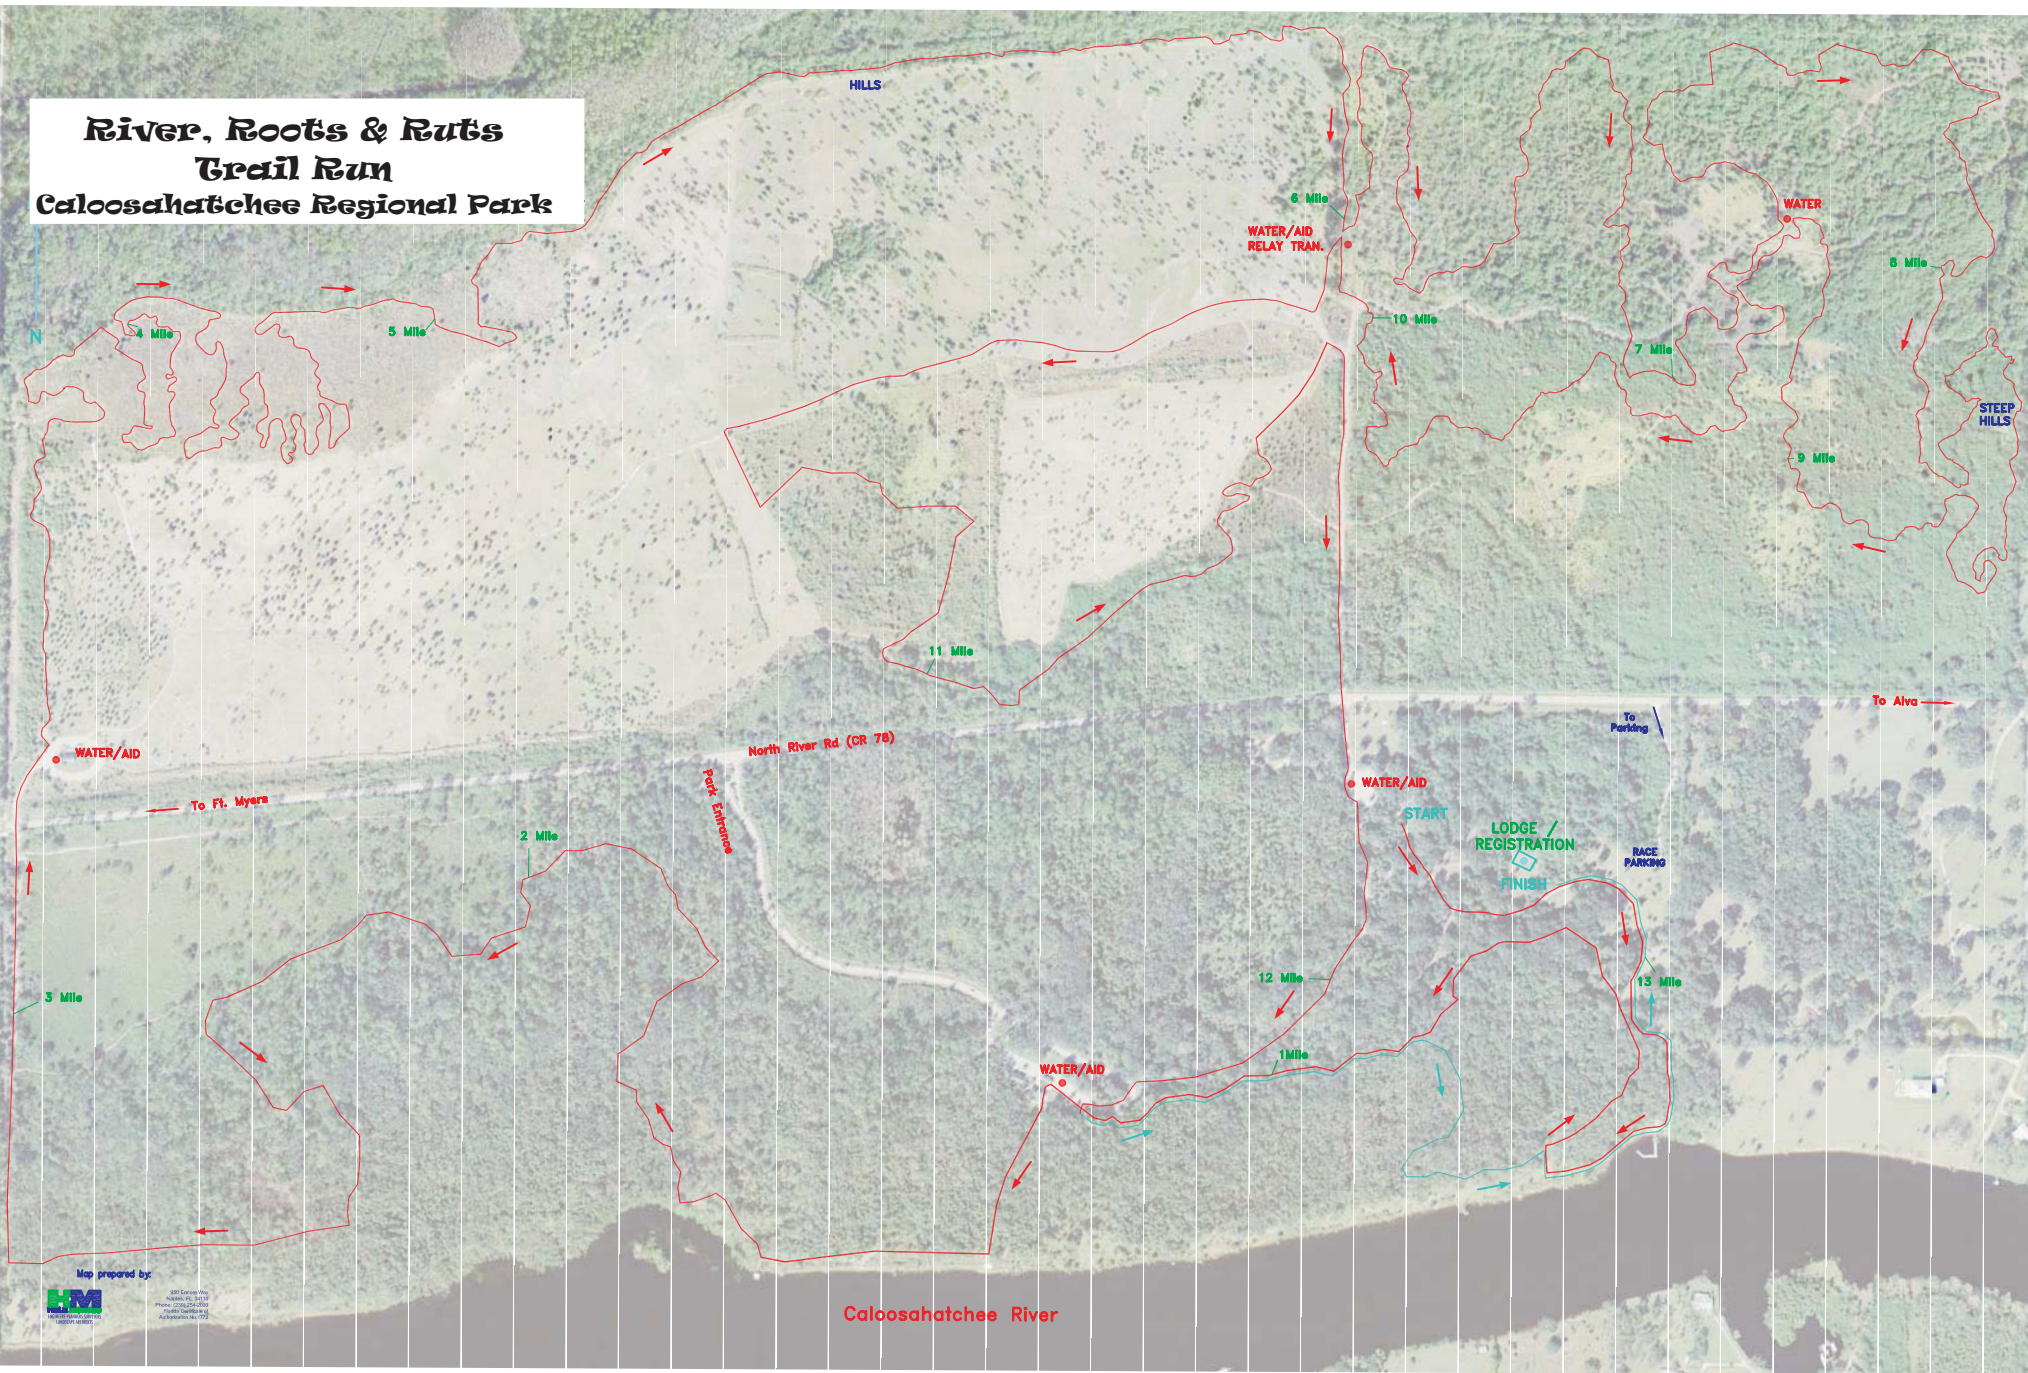

River, Roots & Ruts Trail Run Caloosahatchee Regional Park

Map prepared by:

905 Exchange
Tallahassee, FL 32310
Phone: (904) 438-4300
Aerial Photography
Aerial Station No. 112

Caloosahatchee River