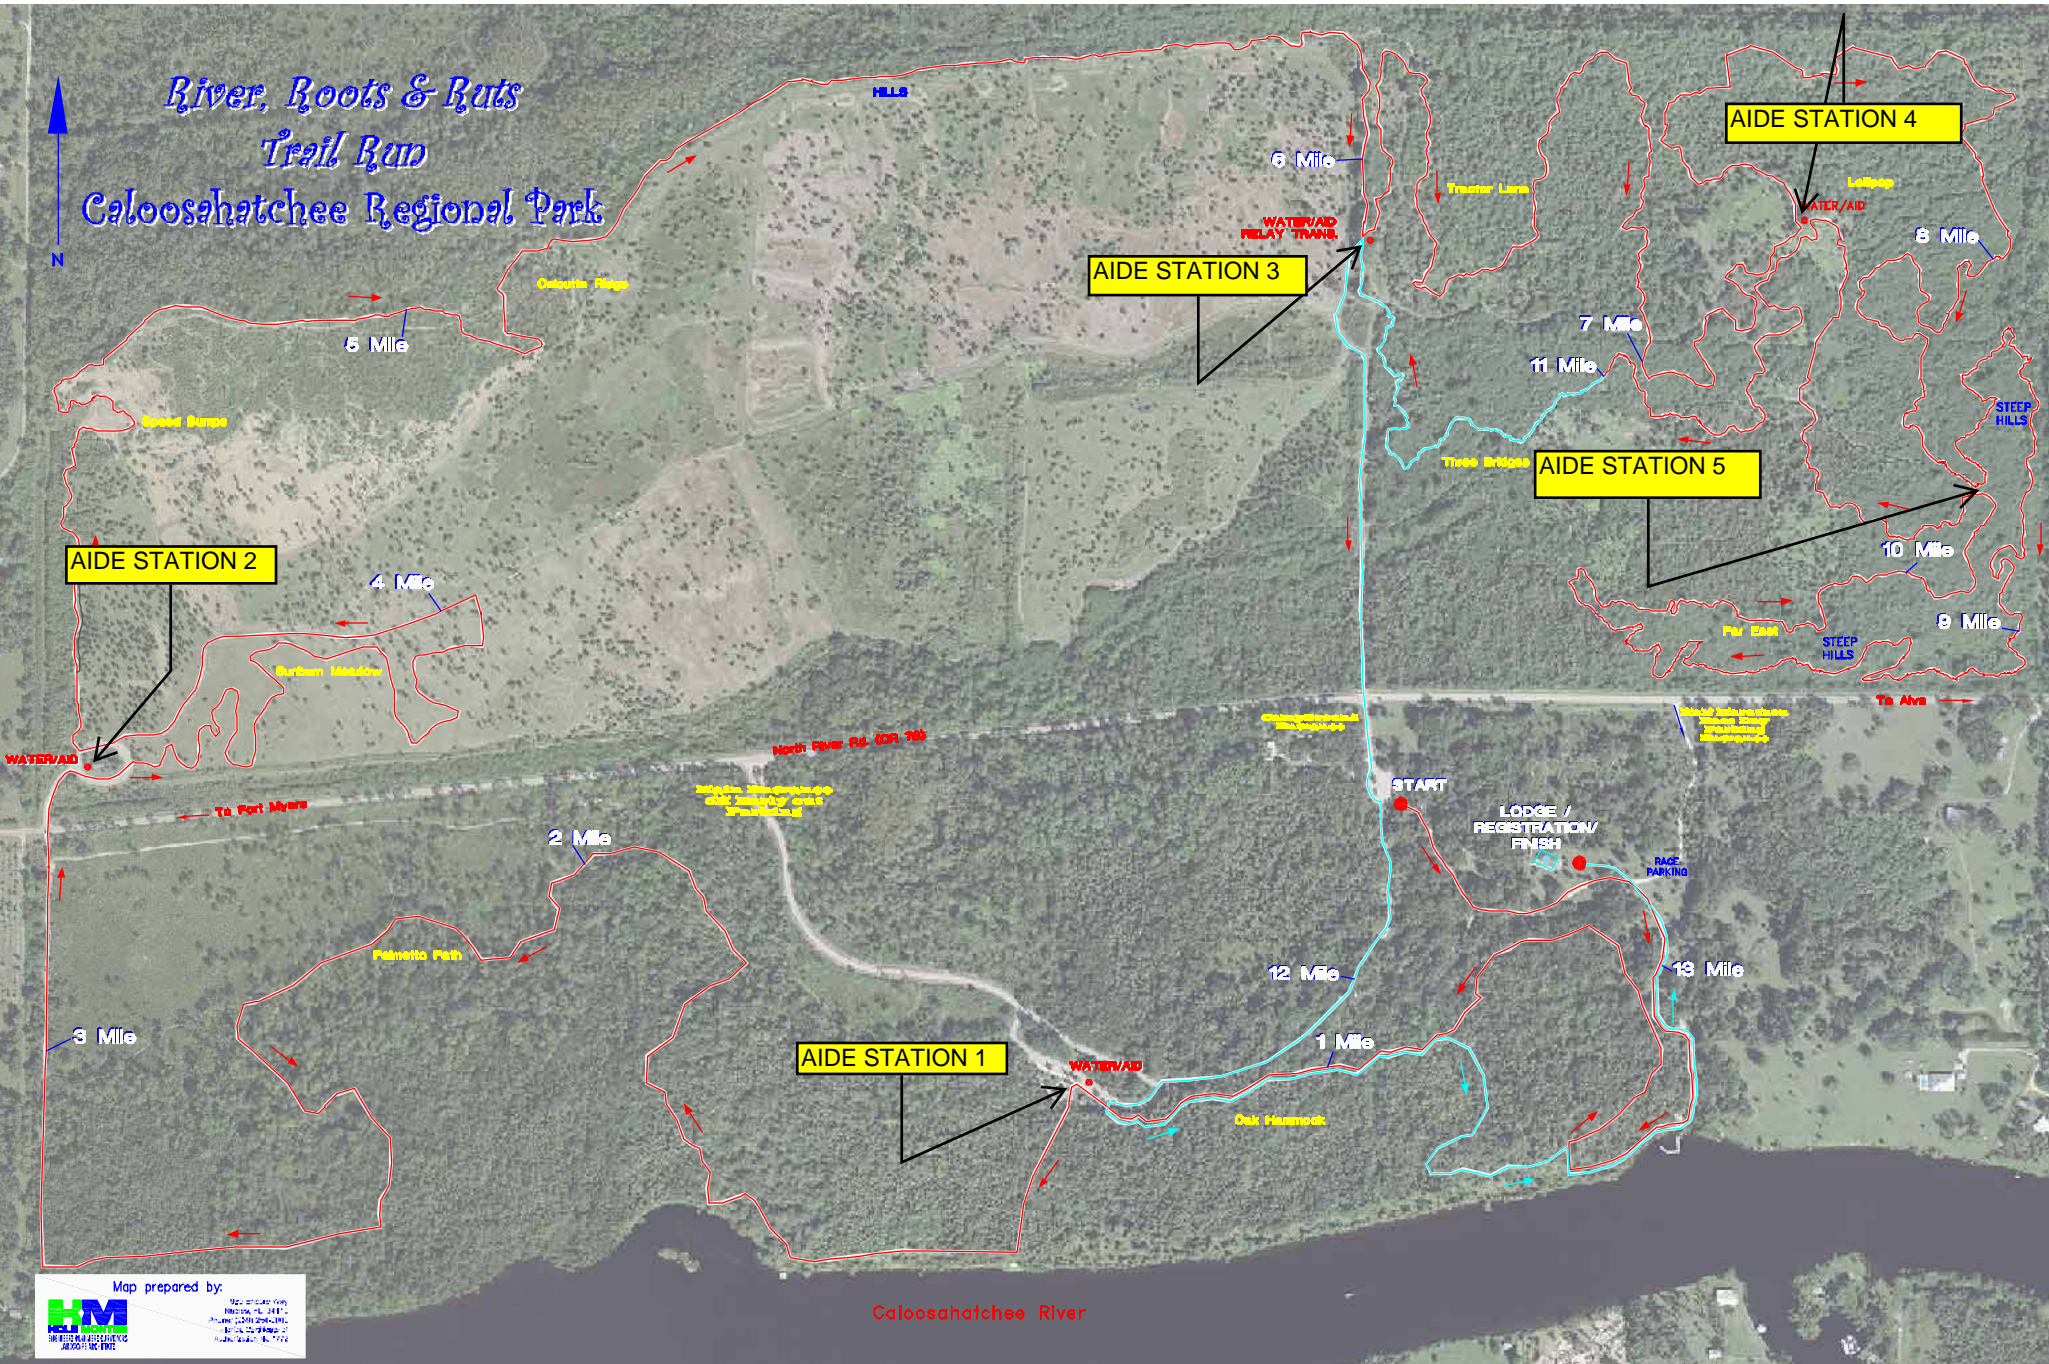

# River, Roots & Ruts Trail Run Caloosahatchee Regional Park

Map prepared by:  
**HM**  
HILL MOUNTAIN  
SURVEYING & CONSULTING  
INCORPORATED  
Map of State of  
Florida, U.S. 2011  
Aerial (2011) 24x36  
Scale 1:25,000  
North Arrow: N

Caloosahatchee River